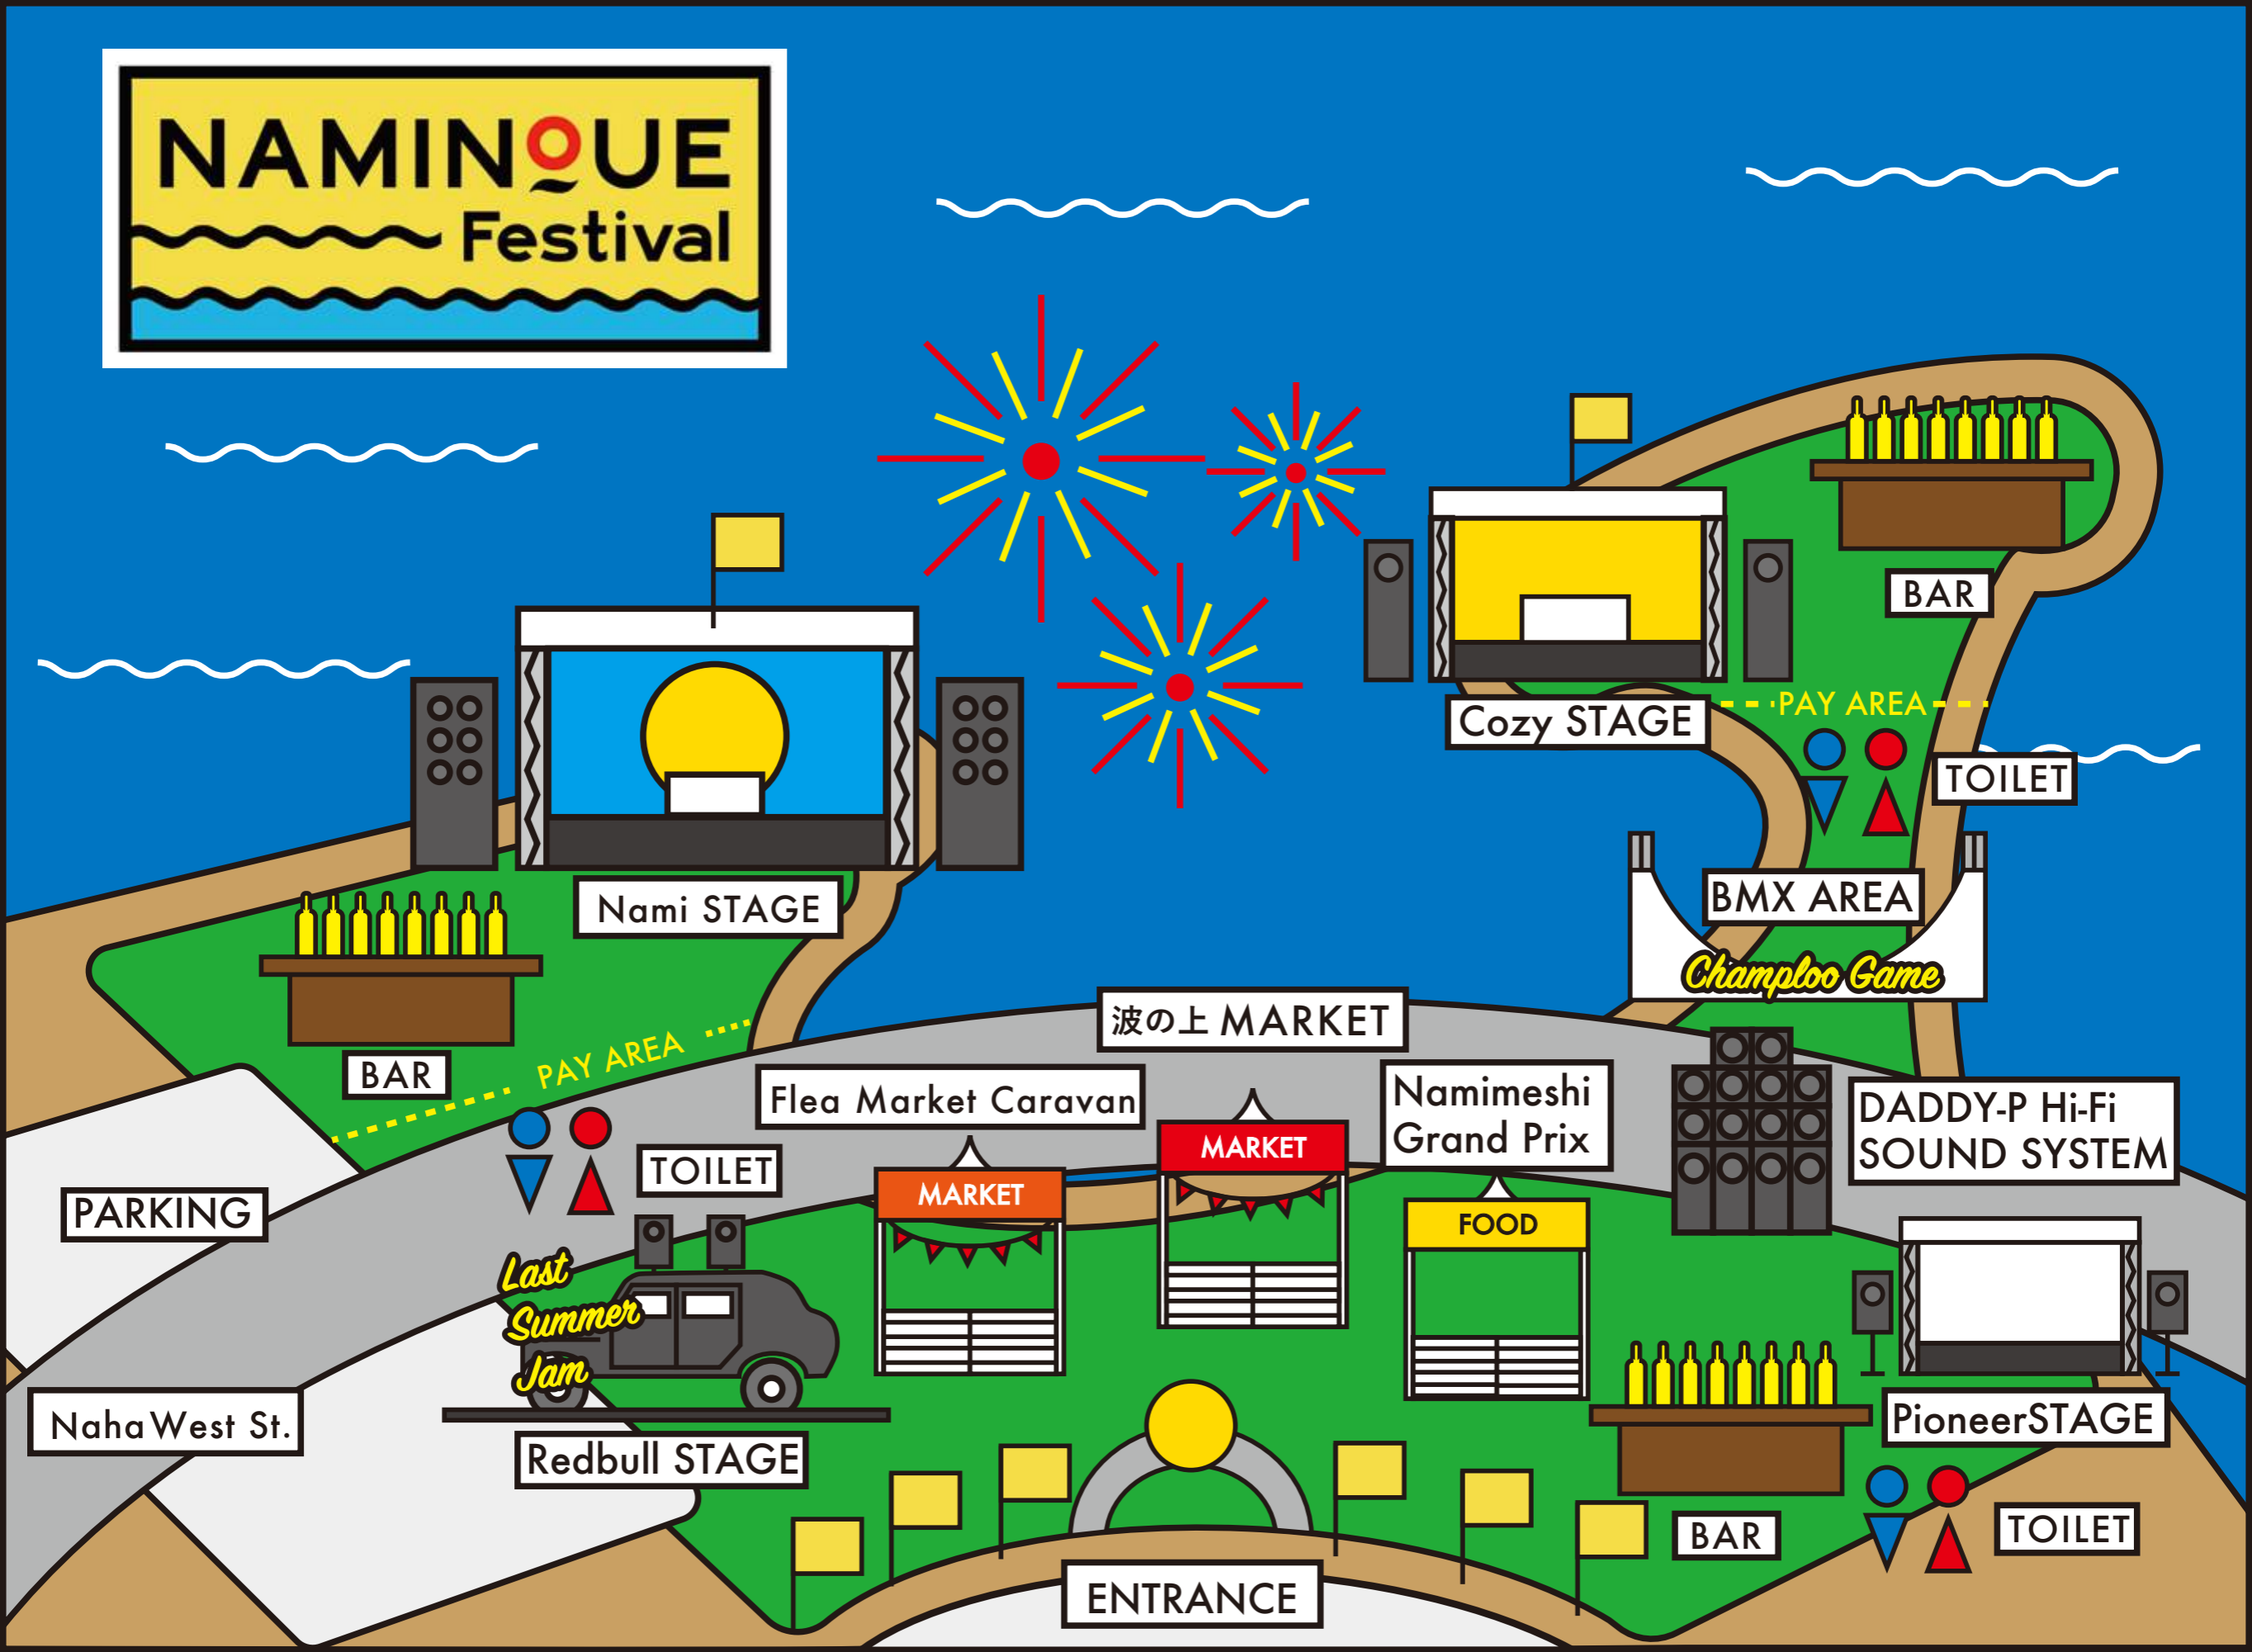

NAMINOUE Festival

NAMINOUE Festival

Nami STAGE

Cozy STAGE

BAR

TOILET

BMX AREA

Champloo Game

波の上 MARKET

Flea Market Caravan

Namimeshi Grand Prix

DADDY-P Hi-Fi SOUND SYSTEM

PARKING

TOILET

MARKET

MARKET

FOOD

Naha West St.

Last Summer Jam

Redbull STAGE

ENTRANCE

BAR

PioneerSTAGE

TOILET